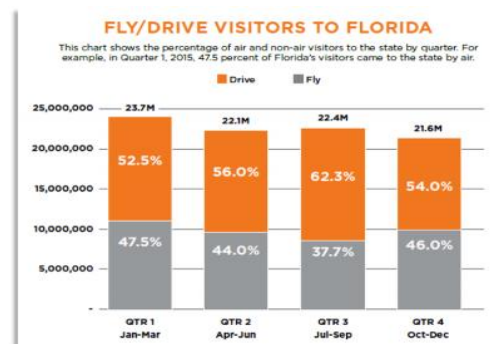

WEEKEND WAVE

06-17-16

CHARLOTTE COUNTY
Economic Development

Friday Economic Roundup

Florida's Fly And Drive Visitors

When tourists travel to Florida, Visit Florida calculates the percentage between those who travel by plane and by vehicle. This chart displays the amount of air and non-air visitors to the state by quarter. Historically, Quarter 1 has been seen as the dominant season for air visitation, but in 2015 air travel during Quarter 4 grew by four percent, resulting in an even distribution of air visitors across the quarters.